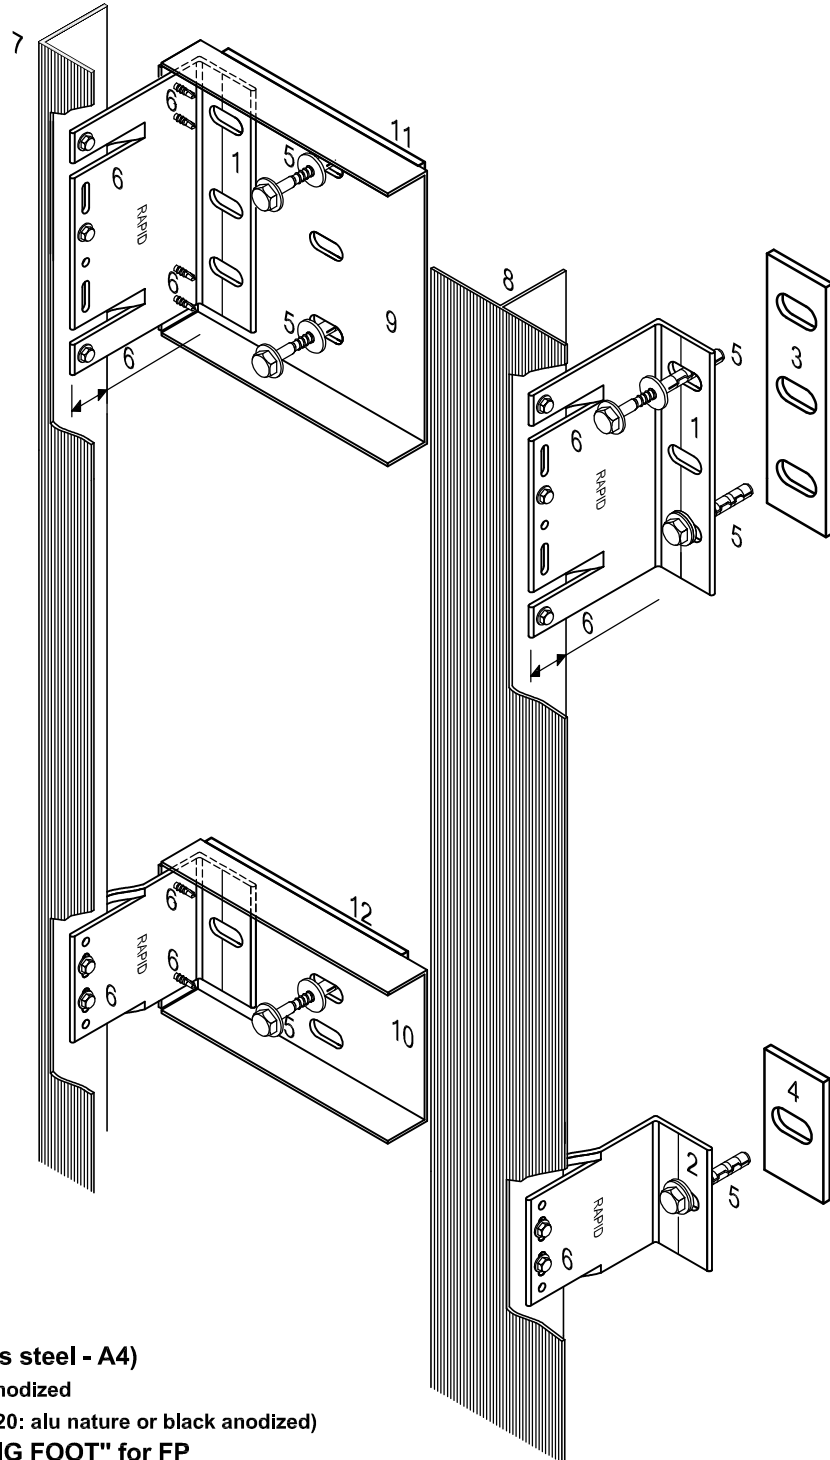

## Framework - System NFT-SL RAPID 200 vertical

Primary framework vertical

Isometry total - with "BIG FOOT"

### Framework - System NFT-SL RAPID 200

- 1 bracket RAPID A, FP-A
- 2 bracket RAPID A, GP-A
- 3 Thermostop FP
- 4 Thermostop GP
- 5 plug with special screw
- 6 self-drilling screw (stainless steel - A4)
- 7 profile L, aluminium or black anodized
- 8 profile T, aluminium nature (T120: alu nature or black anodized)
- 9 bracket - foot extension "BIG FOOT" for FP
- 10 bracket - foot extension "BIG FOOT" for GP
- 11 Thermostop "BIG FOOT" for FP
- 12 Thermostop "BIG FOOT" for GP